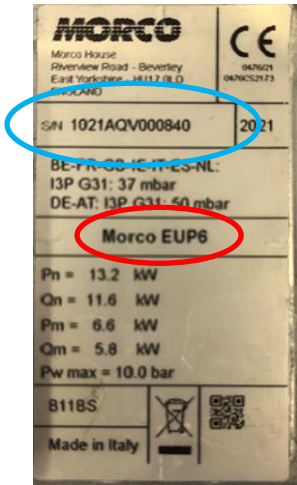

MP6, EUP6, MP11 and EUP11 Water Heater Identification and Serial Number Location

Visual Model Identification

EUP6

MP6 (Primo 6)

EUP11

MP11 (Primo 11)

- Control knobs side by side
- MP6 and MP11 will say 'Primo' on the bezel
- Sticker on front cover of EUP6 and EUP11 outlining the model
- Will be vertically flued
- Does not have an electricity supply

Data Plate for Serial Number and Model Identification

- Two examples to the left are of data plates on the affected water heaters.
- Serial number is highlighted in blue.
- Model number is highlighted in red.
- Data plate with the information is at the bottom of the appliance on the back plate. To view bend down and look underneath the appliance. Location demonstrated to the right.